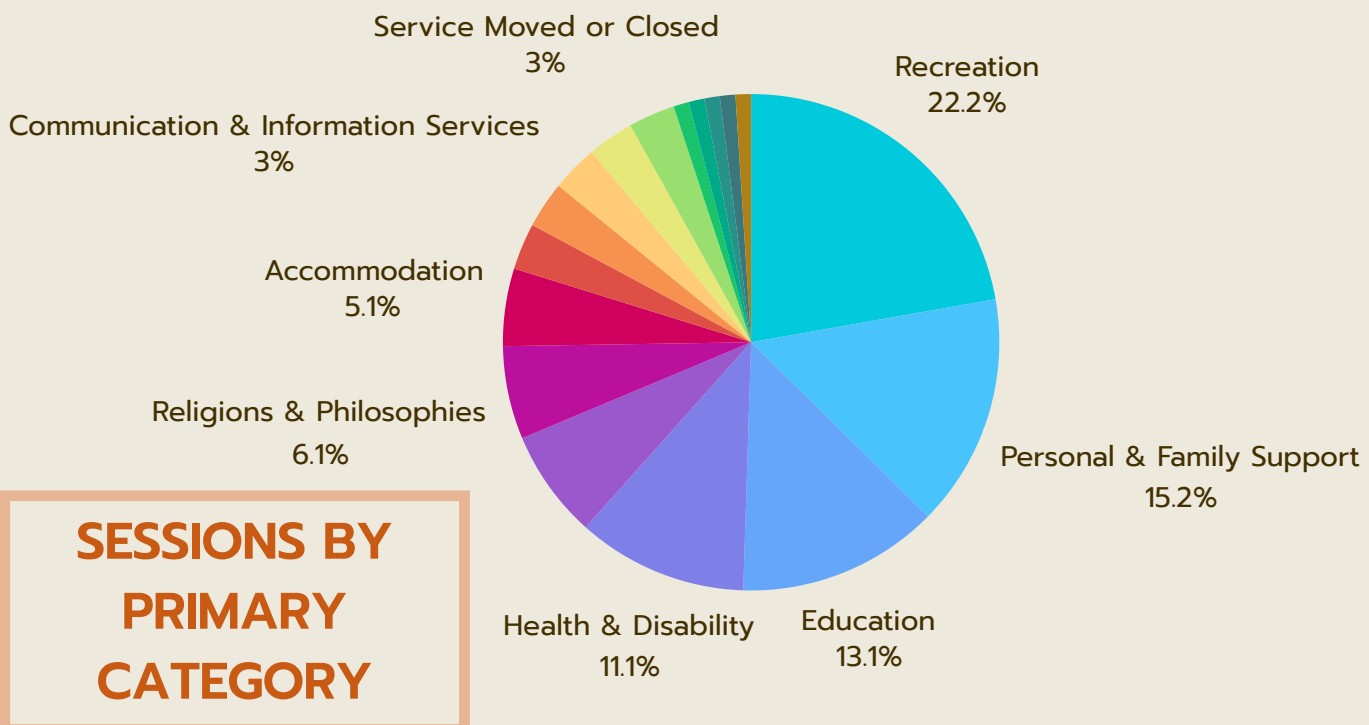

Playford COUNCIL

WHAT ARE OUR COMMUNITY NEEDS?

122844 Sessions

1 July 2022 - 30 June 2023

LANDING PAGES:

SESSIONS BY PRIMARY CATEGORY

WHO ARE OUR USERS?