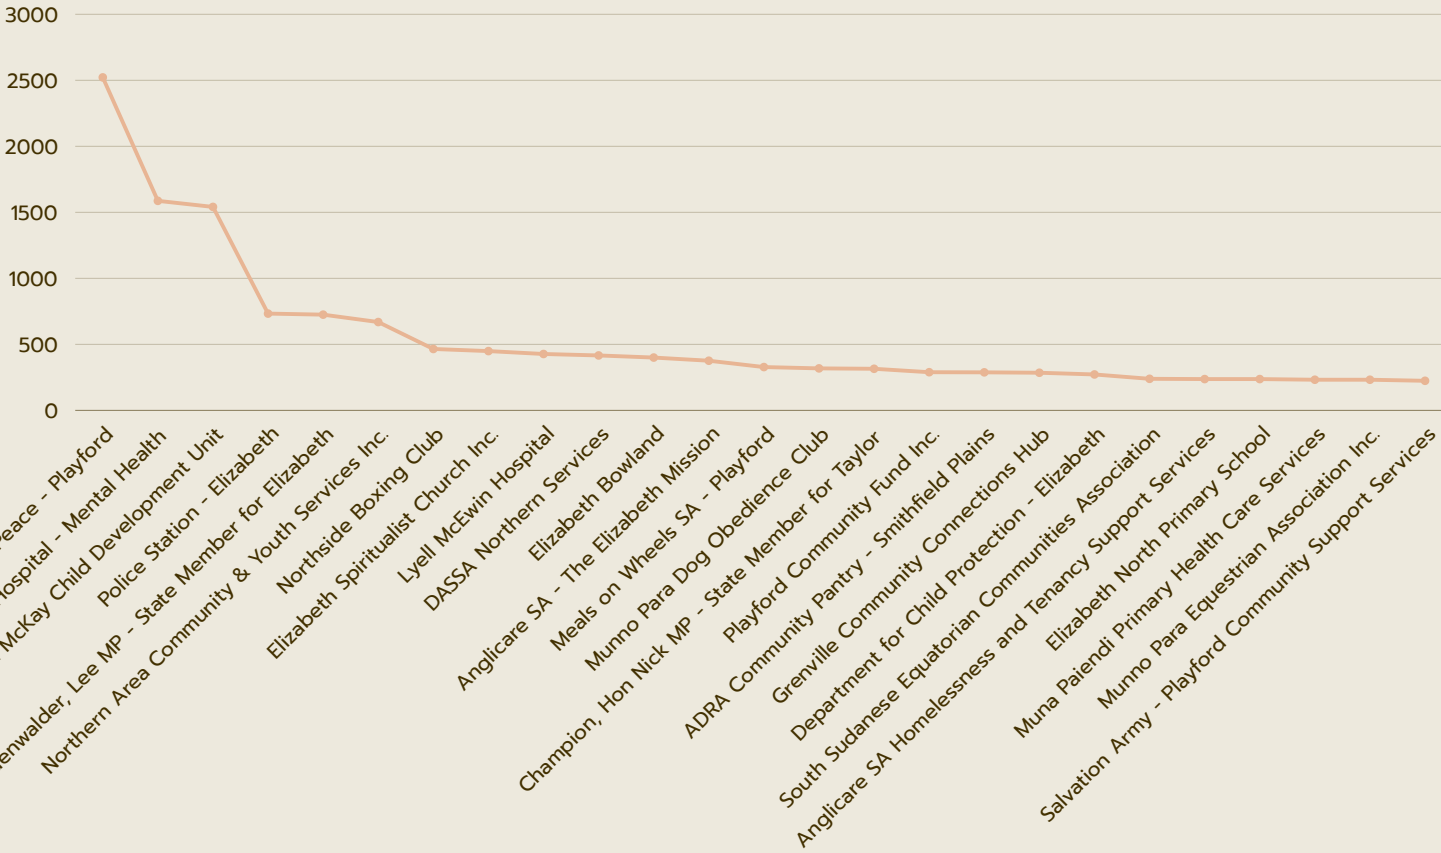

Playford COUNCIL

WHAT ARE OUR COMMUNITY NEEDS?

122844 Sessions

1 July 2022 - 30 June 2023

LANDING PAGES:

SESSIONS BY PRIMARY CATEGORY

WHO ARE OUR USERS?